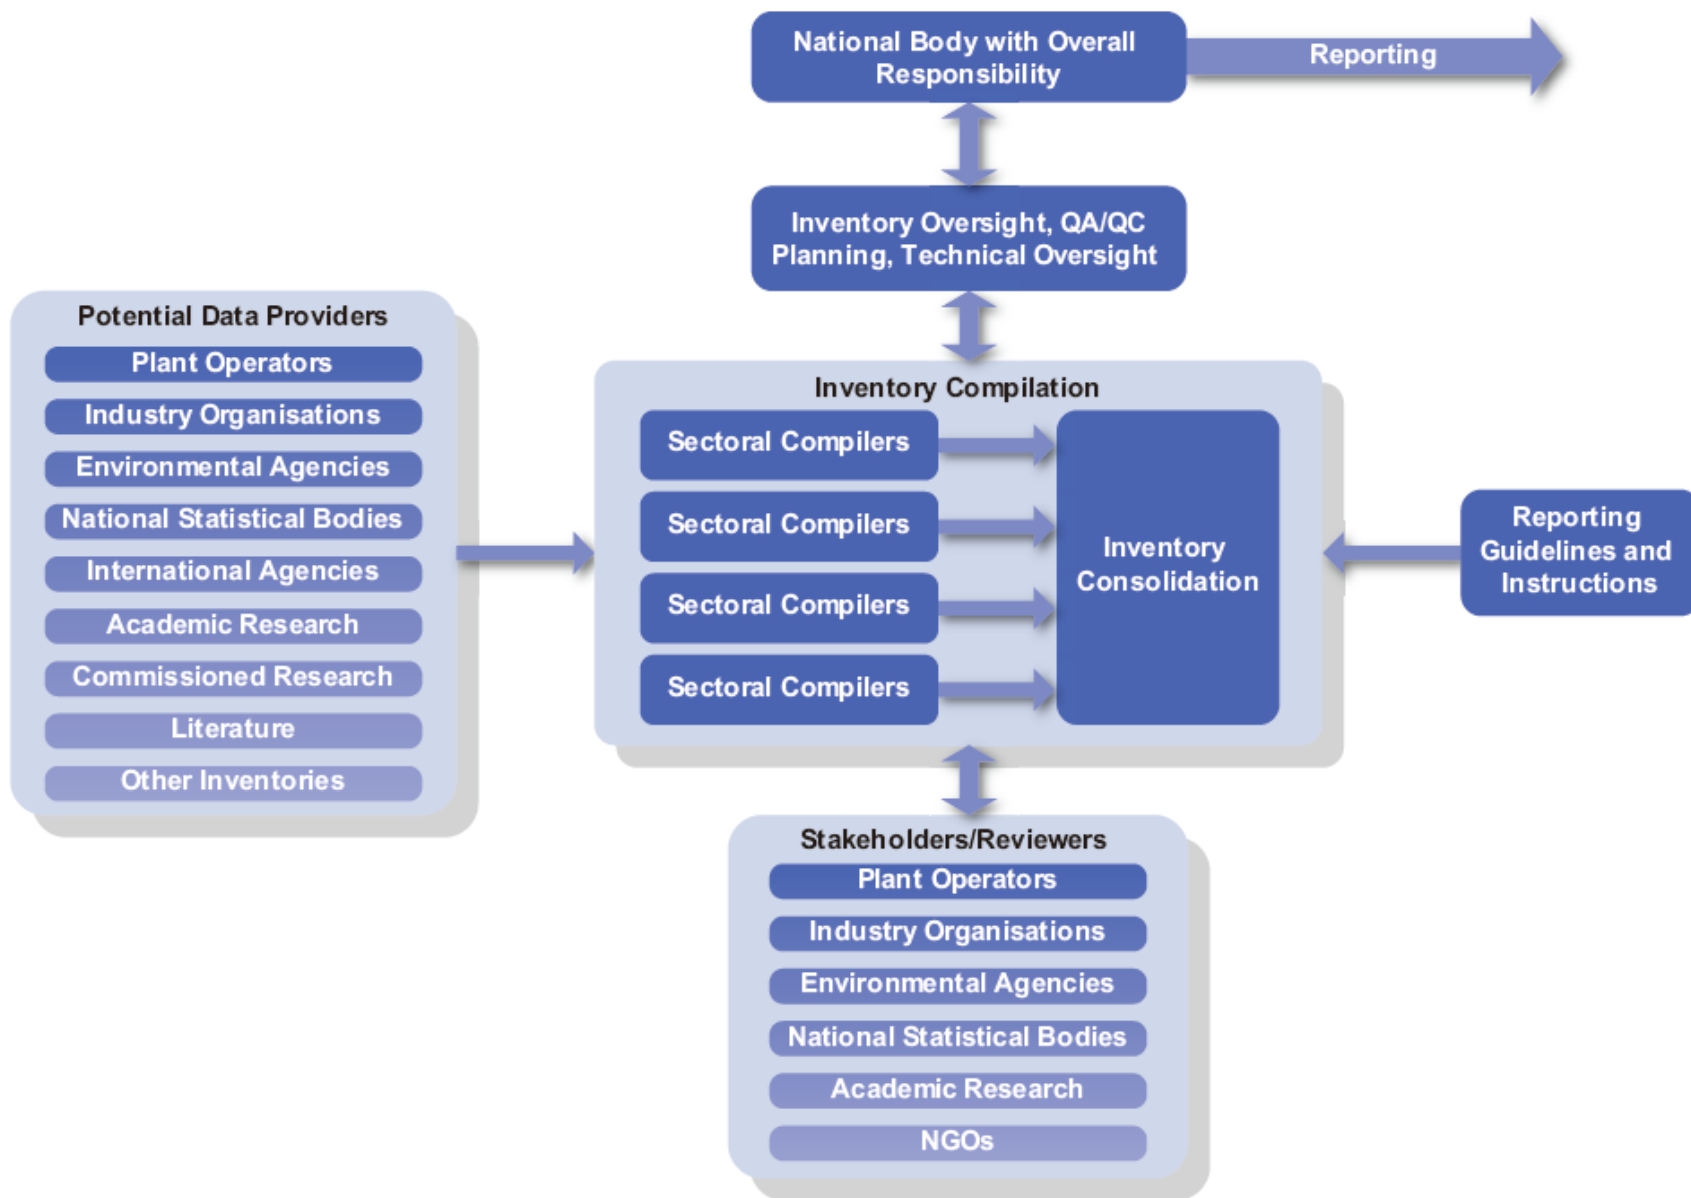

- MRV focus at COP13, 2007 – Bali Action Plan: mitigation actions to be measured and reported

National GHG Inventory – MRV

- **Measurement:** direct or estimated calculation of GHGs using strict protocols and guidelines
- **Reporting:** collating comprehensive reports, accessible to all interested parties
- **Verification:** review the validity and quality of GHG data reported

National GHG Inventory – IPCC

- Established in 1988 by WMO and UNEP
- 195 member states
- Hundreds of scientists and experts

- TFI (Task Force on National GHG Inventories) – National GHG Inventories Programme (NGGIP)

National GHG Inventory – IPCC Guidelines

Continuing methodological development:

- 1994 – first guidelines for national GHG inventories
- 1996 – **Revised 1996 IPCC Guidelines**
- 2000 – GPG and Uncertainty Management
- 2003 – GPG for LULUCF
- 2006 – **2006 IPCC Guidelines**

National GHG Inventory – Cycle

➤ Inventory production cycle – 8 steps

National GHG Inventory – Actors involved

National GHG Inventory – Principles

➤ 5 leading principles:

Transparency
Completeness
Consistency
Comparability
Accuracy