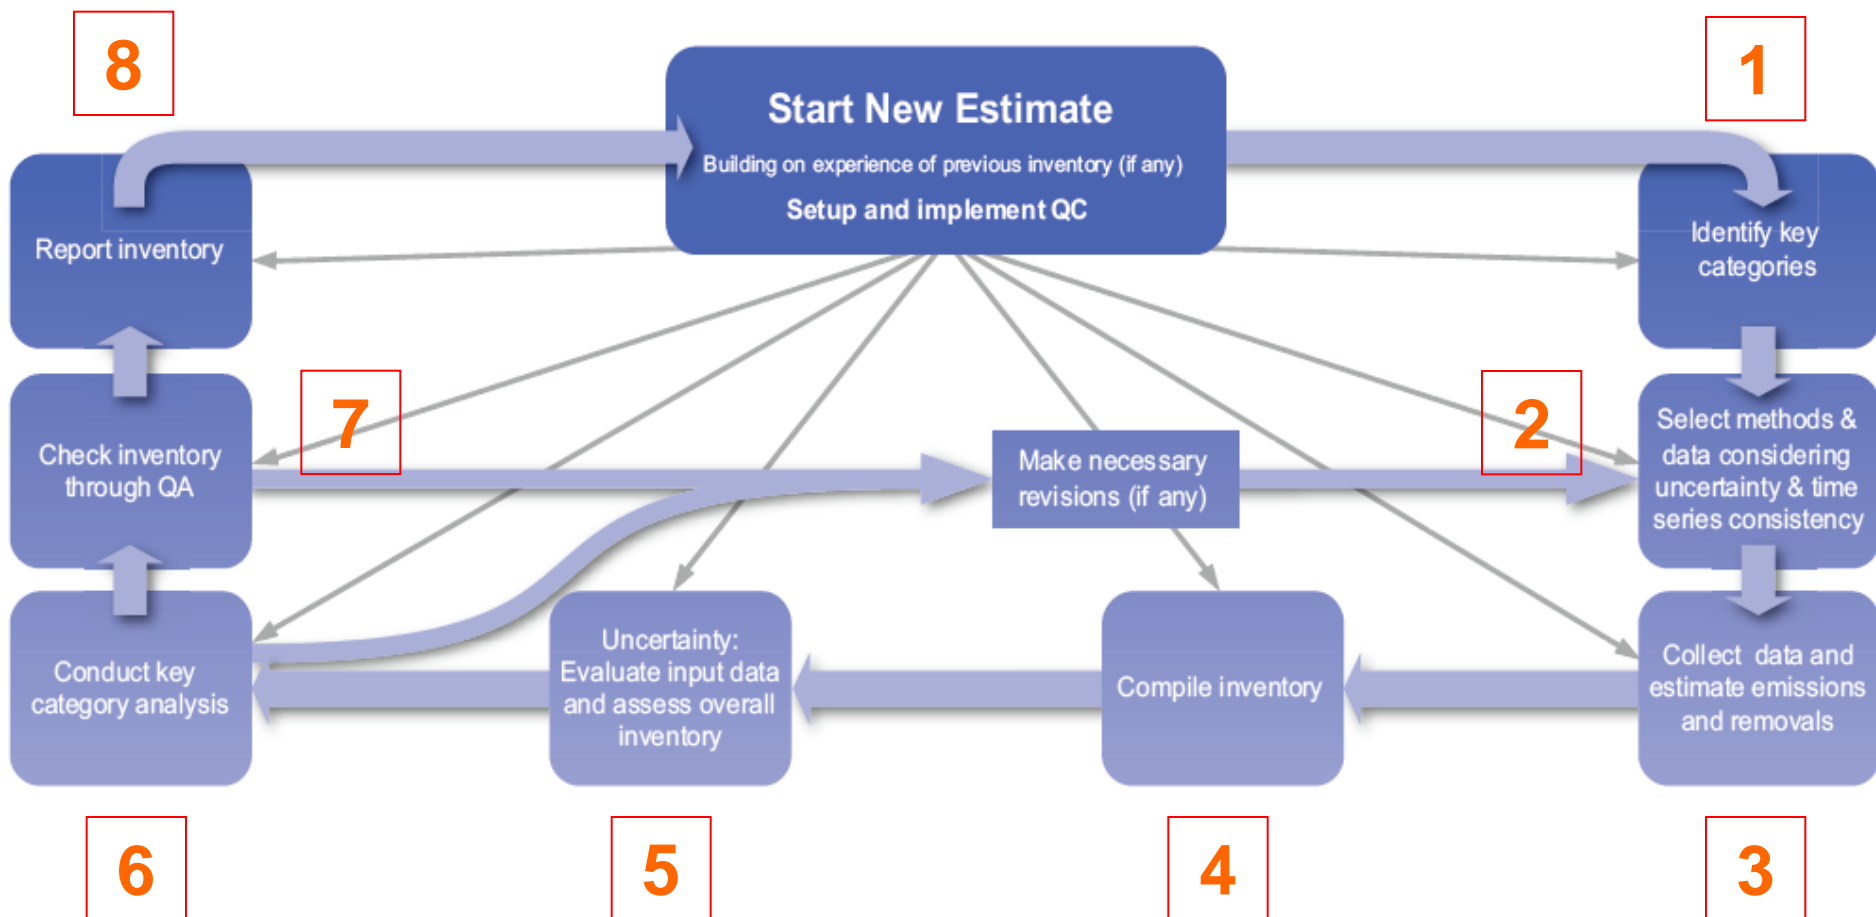

National GHG Inventory – IPCC

- Established in 1988 by WMO and UNEP
- 195 member states
- Hundreds of scientists and experts

- TFI (Task Force on National GHG Inventories) – National GHG Inventories Programme (NGGIP)

National GHG Inventory – IPCC Guidelines

Continuing methodological development:

- 1994 – first guidelines for national GHG inventories
- 1996 – **Revised 1996 IPCC Guidelines**
- 2000 – GPG and Uncertainty Management
- 2003 – GPG for LULUCF
- 2006 – **2006 IPCC Guidelines**

National GHG Inventory – Cycle

➤ Inventory production cycle – 8 steps

National GHG Inventory – Actors involved

National GHG Inventory – Principles

➤ 5 leading principles:

Transparency
Completeness
Consistency
Comparability
Accuracy